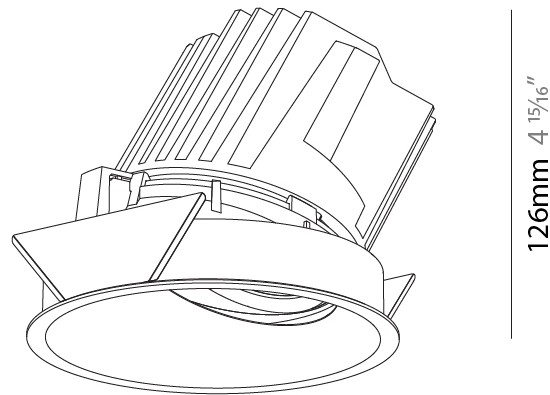

PHYSICAL

Shape: Round
Diameter (mm): 139
Diameter (in): 5 1/2
Height (mm): 126
Height (in): 4 15/16
Ceiling Thickness (mm): 10 / 12.5 / 15
Ceiling Thickness (in): 3/8 or 1/2 or 9/16
Min. Recessing Depth (mm): 140
Min. Recessing Depth (in): 5 1/2
Light Distribution: Adjustable / Asymmetric
Weight (kg): 0.811
Weight (lbs): 1.79
Fixture Finish: SSR / BKV / CWI / CRY / HAB / UFT / ITA / RUA / FTG / MYG / LOD / PUS / FRO / FUP / KIA / POP / BLS / SPG / MEY / GOH / GUM / CHC / COM / ABZ / JAG / OBR / MOS / ROR
Fixture Material: Aluminum Die Cast
Cut-out Measurements: 130mm / 5 1/8"

ELECTRICAL

Lamp Type: LED (Zhaga Standard)
Input Wattage (W): 13.2 / 16.5
Total Output Wattage (W): 12 / 14
Dimming: Tri-Mode (Non-Dimming and Phase Dimming (120Vac only) and 0-10V Dimming)
Driver Included: No
Driver Location: Recessed Housing
Driver Type: Constant Current - Universal
Driver Class: Class 2
Housing: See components
Input Voltage (V): 120 - 277
Constant Current (MA): 350

LED

Number of LEDs: 1
Color Temperature (°K): 2700 / 3000 / 3500 / 4000
Max. Delivered Lumen (lm): 690 / 760 / 823 / 840
Nominal Lumen (lm): 960 / 1070 / 1156 / 1180
CRI: >90 CRI
Lamp Life (hrs): 50000

OPTICAL

Reflector°: 10
Adjustability: Fixed

RATINGS AND CERTIFICATIONS

Certified By: Certified for North American Standards
IP rating: IP20

PROJECT
TYPE
SPECIFIER
QUANTITY
DATE